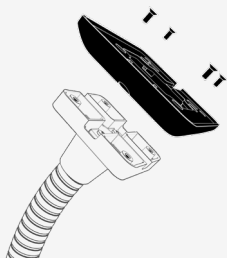

# Parts List

---

Locate the below items along with your tablet device and charging cable and continue to Step 1.

Touch holder

Flex Arm  
Stand

Security key

x4 Screws

x4 Wood  
Screws

## Step-by-Step Instructions

---

**Step 1** Remove the top bracket that holds the adhesive.

**Step 2** Attach the Touch holder to the stand and screw in the x4 screws to secure.

**Step 3** Peel off the adhesive paper from the top bracket.