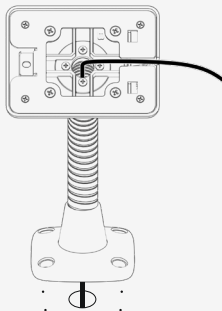

Step 6 If you are running your charging cable through the surface, ensure to drill a larger hole to feed cable through.