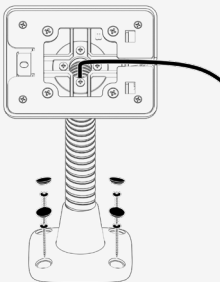

## Step-by-Step Instructions

---

**Step 1** Remove the top bracket that holds the adhesive.

**Step 2** Attach the Touch holder to the stand and screw in the x4 screws to secure.

**Step 3** Peel off the adhesive paper from the top bracket.

## Step-by-Step Instructions

---

**Step 5** Place the flex arm on your counter and drill pilot holes.

**Step 6** If you are running your charging cable through the surface, ensure to drill a larger hole to feed cable through.

**Step 7** Screw down you Flex Arm pole using wood screws provided and then cover holes with rubber plugs.

**Step 8** Finally, attach the top bracket (with tablet attached) and screw in the screw using the security key and plug in charging cable.