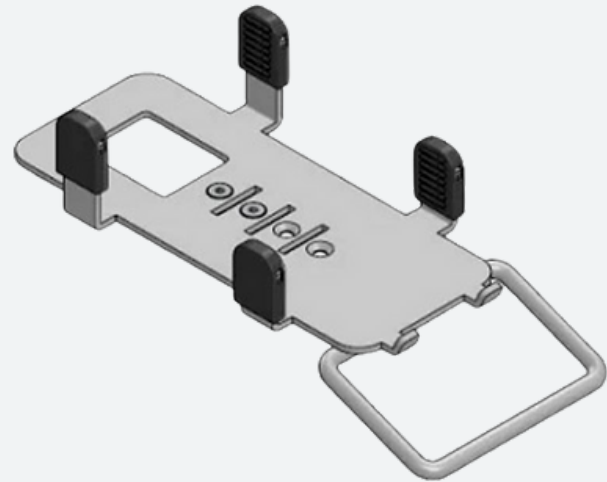

DESKTOP

WALL MOUNT

STANDALONE

FLEXIBLE SCREEN SIZE CHOICE

Two distinct screen sizes are available, each capable of being installed in either portrait or landscape mode, providing a versatile installation approach.

15.6" - 1920x1080

22" - 1920x1080

- Cabling for:
- 1. IO
 - 2. Speaker
 - 3. Scanner
 - 4. EMV

STANDALONE TYPE TRAYS

Available for all display sizes!

● ACCESSORY MOUNT (OPTIONAL)

Adding an accessory mount to the Xelf Kiosk has never been easier! Adding an accessory mount allows you to attach any accessories to your kiosk solution using Ergonomic Solutions Multi-Grip platform.

BRAND	SKU	DESCRIPTION	IMAGE
Ergonomic Solutions	MSSPELO00102	SPACEPOLE SCREEN ADD-ON BRKT VESA FOR 15IN SCN BLK	

Ingenico Move 5000

BRAND	SKU	DESCRIPTION
Ingenico	MSSPINGM5000MH02	SPACEPOLE MULTIGRIP W/HANDLE INGENICO MOVE 5000 BK
Ingenico	MSSPING3501MH02	SPACEPOLE MULTIGRIP W/HANDLE INGENICO IPP350 BLK
Ingenico	MSSPINGM5001MH02	SPACEPOLE MULTIGRIP W/HD INGENICO DOCK/MOVE 5000
Ingenico	MSSPING202MH02	SPACEPOLE MULTIGRIP HDL INGENICO IWL220/250/280 BK
Ingenico	MSSPING2201MH02	SPACEPOLE MULTIGRIP HANDLE INGENICO ICT220/250 BLK
Ingenico	MSSPING5000MH02	SPACEPOLE MULTIGRIP W/HANDLE INGENICO 5000 BLK
Ingenico	MSSPINGM2500MH02	SPACEPOLE MULTIGRIP W/HANDLE INGENICO MOVE 2500
Quest	MSSPQUEST720MH02	SPACEPOLE MULTIGRIP W/HANDLE QUEST QT720 BLK

Verifone VX820
with Handle

BRAND	SKU	DESCRIPTION
Tyro	MSSPBAN701MH02	SPACEPOLE MULTIGRIP W/HANDLE QUEST QT720 BLK
Tyro	MSSPBAN501MH02	SPACEPOLE MULTIGRIP W/HANDLE TYRO YOMANI BLK
Verifone	MSSPVER401MH02	SPACEPOLE MULTIGRIP W/HANDLE VERIFONE M400 BLK
Verifone	MSSPVER171MH02	SPACEPOLE MULTIGRIP W/HANDLE VERIFONE VX820 BLK
Verifone	MSSPVER690MH02	SPACEPOLE MULTIGRIP W/HANDLE VERIFONE VX690 BLK
Verifone	MSSPVER805MH02	SPACEPOLE MULTIGRIP W/HANDLE VERIFONE VX805 BLK
Verifone	MSSPVER400MH02	SPACEPOLE MULTIGRIP W/HANDLE VERIFONE P400 BLK
Verifone	MSSPVER071MH02	SPACEPOLE MULTIGRIP W/HANDLE VERIFONE VX520 BLK