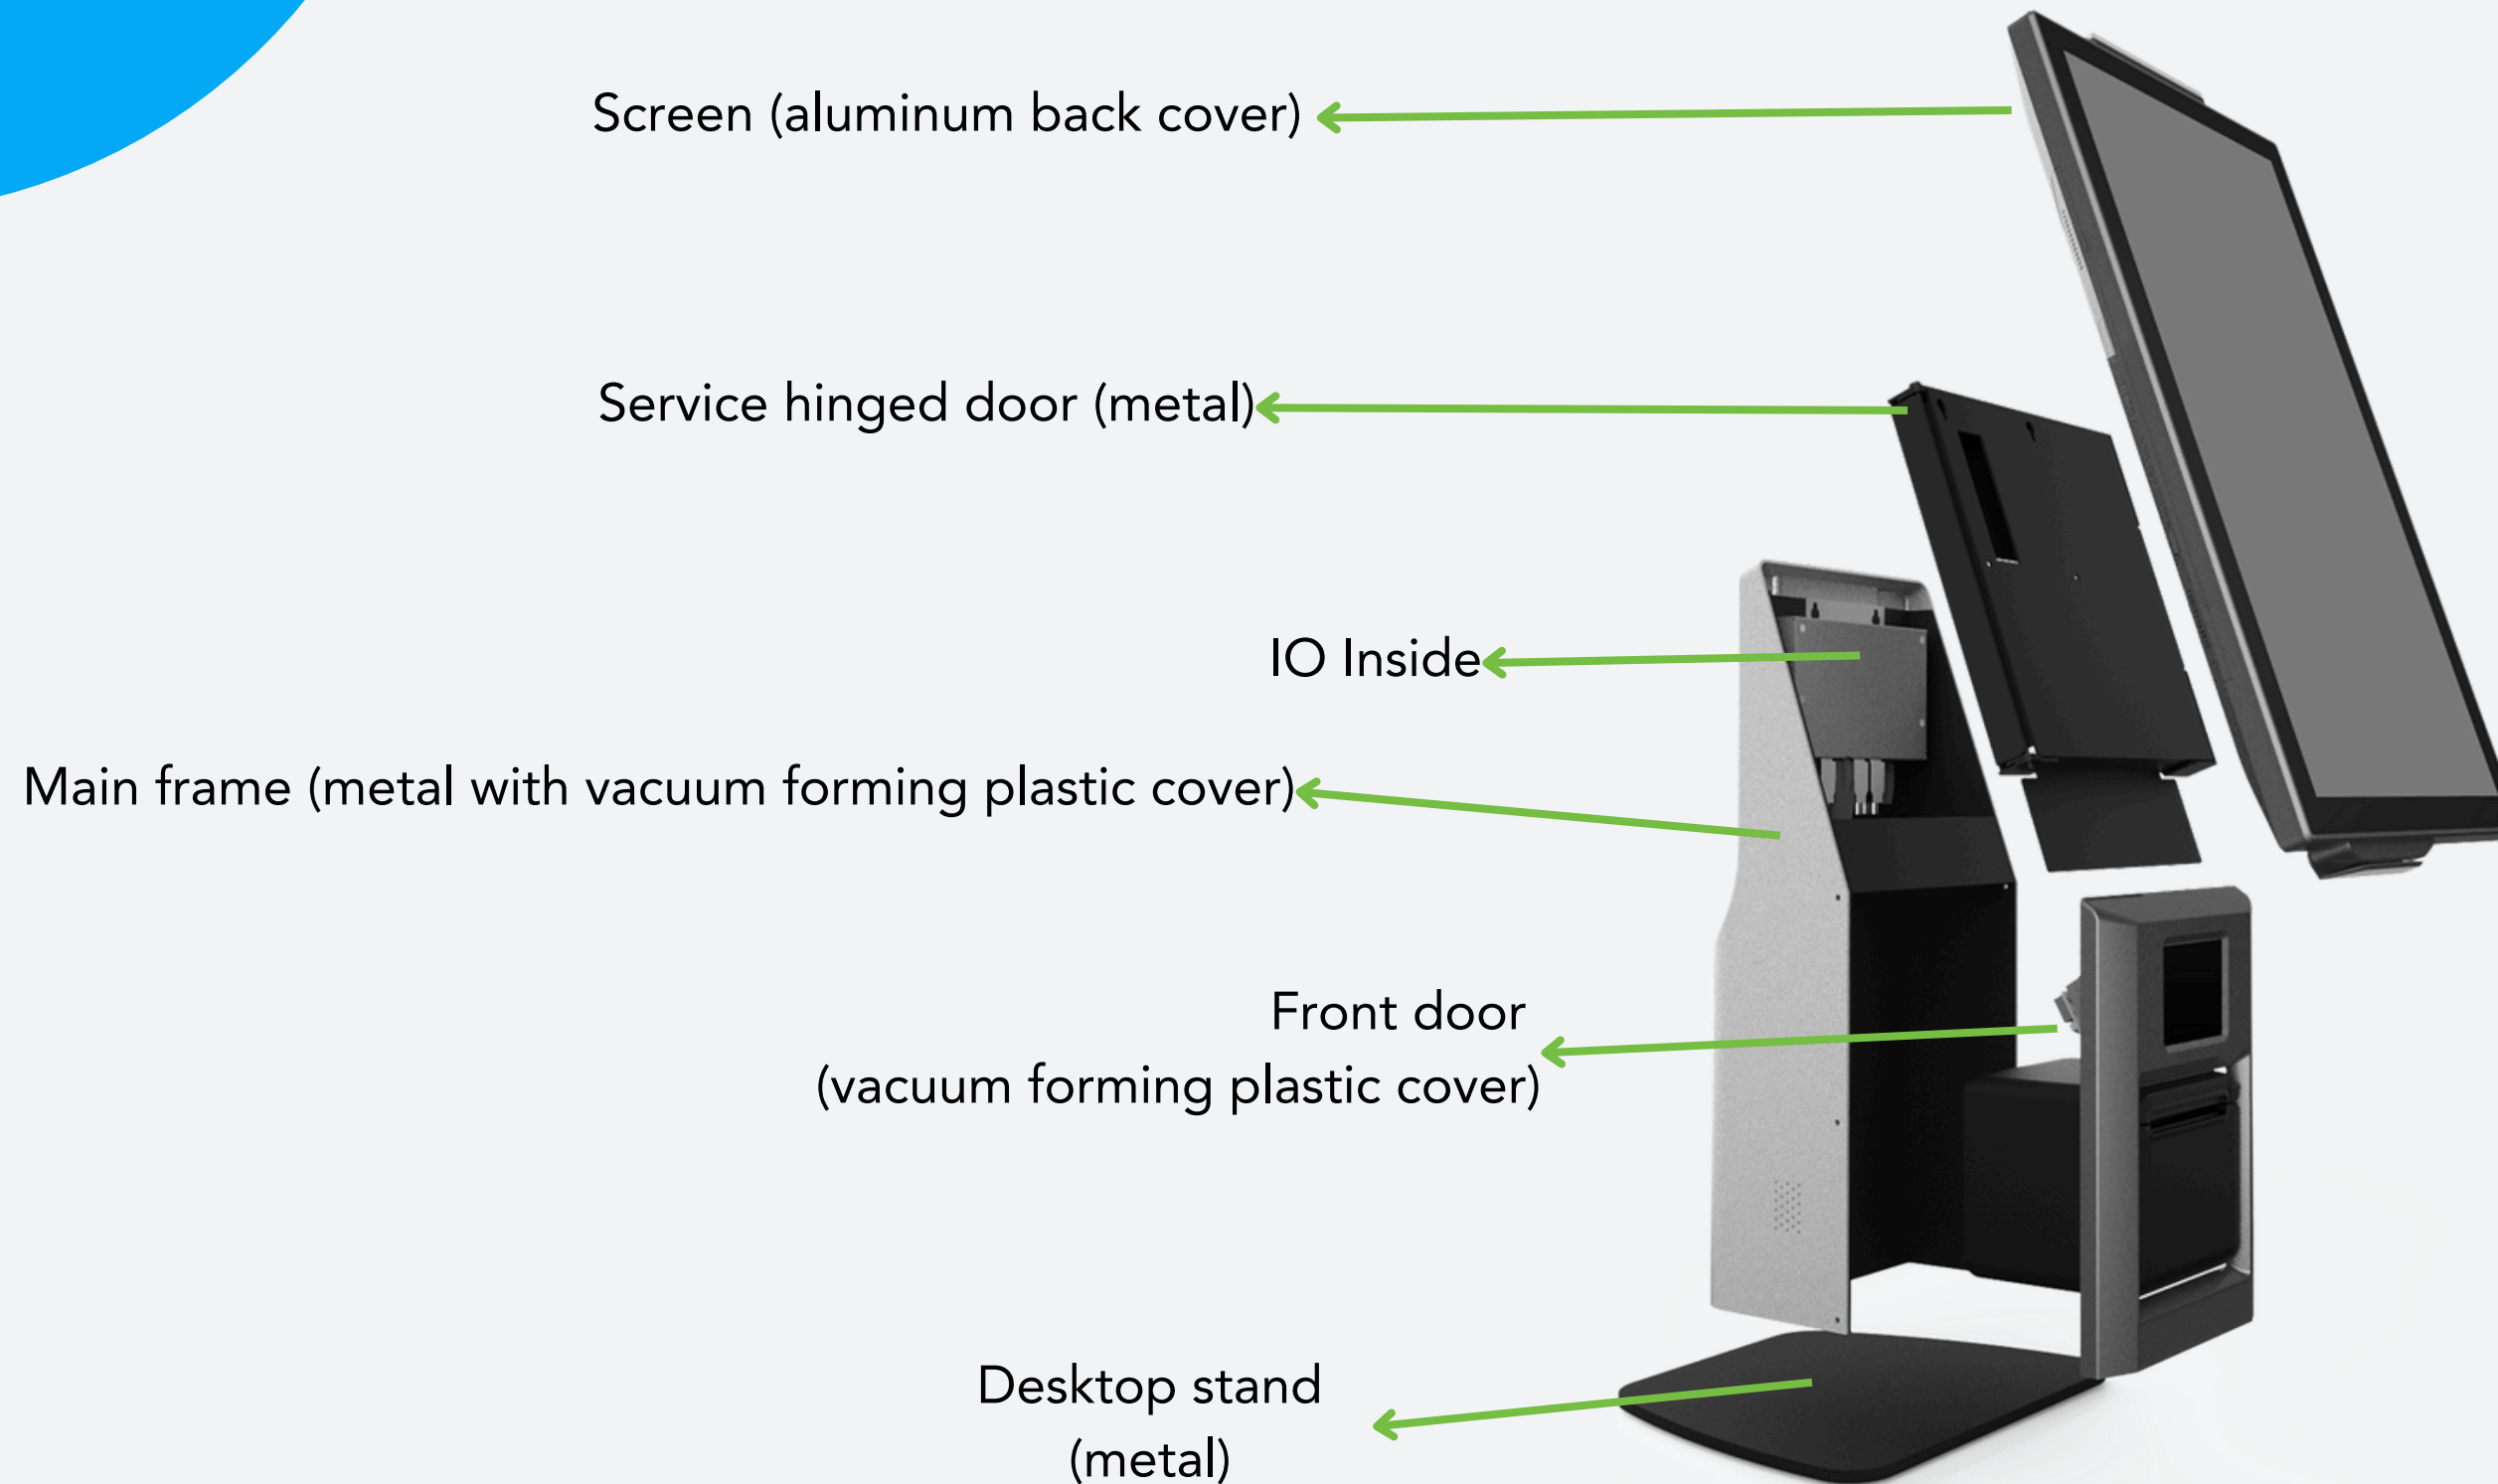

FEC

● ●
INTRODUCING
FEC KIOSK OFFERING

**Classic
Standalone**

**Elegant
Desktop**

**Simple
Wall-mount**

XELF KIOSK FAMILY

The compact All-in-one POS Solution from FEC offers instant transformation into a customer display with a simple flip of the screen, optimising both convenience and valuable space. With easy payment options via QR code or the built-in camera for scanning, it simplifies transactions. Ideal for small businesses, this solution ensures a quick setup to get your operations running smoothly, allowing you to efficiently organise and manage store queues, keeping your business in continuous flow. Plus, with the Smart Terminal, enjoy a fun and time-saving order-taking experience.

DESKTOP

WALL MOUNT

STANDALONE

FLEXIBLE SCREEN SIZE CHOICE

Two distinct screen sizes are available, each capable of being installed in either portrait or landscape mode, providing a versatile installation approach.

15.6" - 1920x1080

22" - 1920x1080

- Cabling for:
- 1. IO
 - 2. Speaker
 - 3. Scanner
 - 4. EMV

STANDALONE TYPE TRAYS

Available for all display sizes!

● ACCESSORY MOUNT (OPTIONAL)

Adding an accessory mount to the Xelf Kiosk has never been easier! Adding an accessory mount allows you to attach any accessories to your kiosk solution using Ergonomic Solutions Multi-Grip platform.