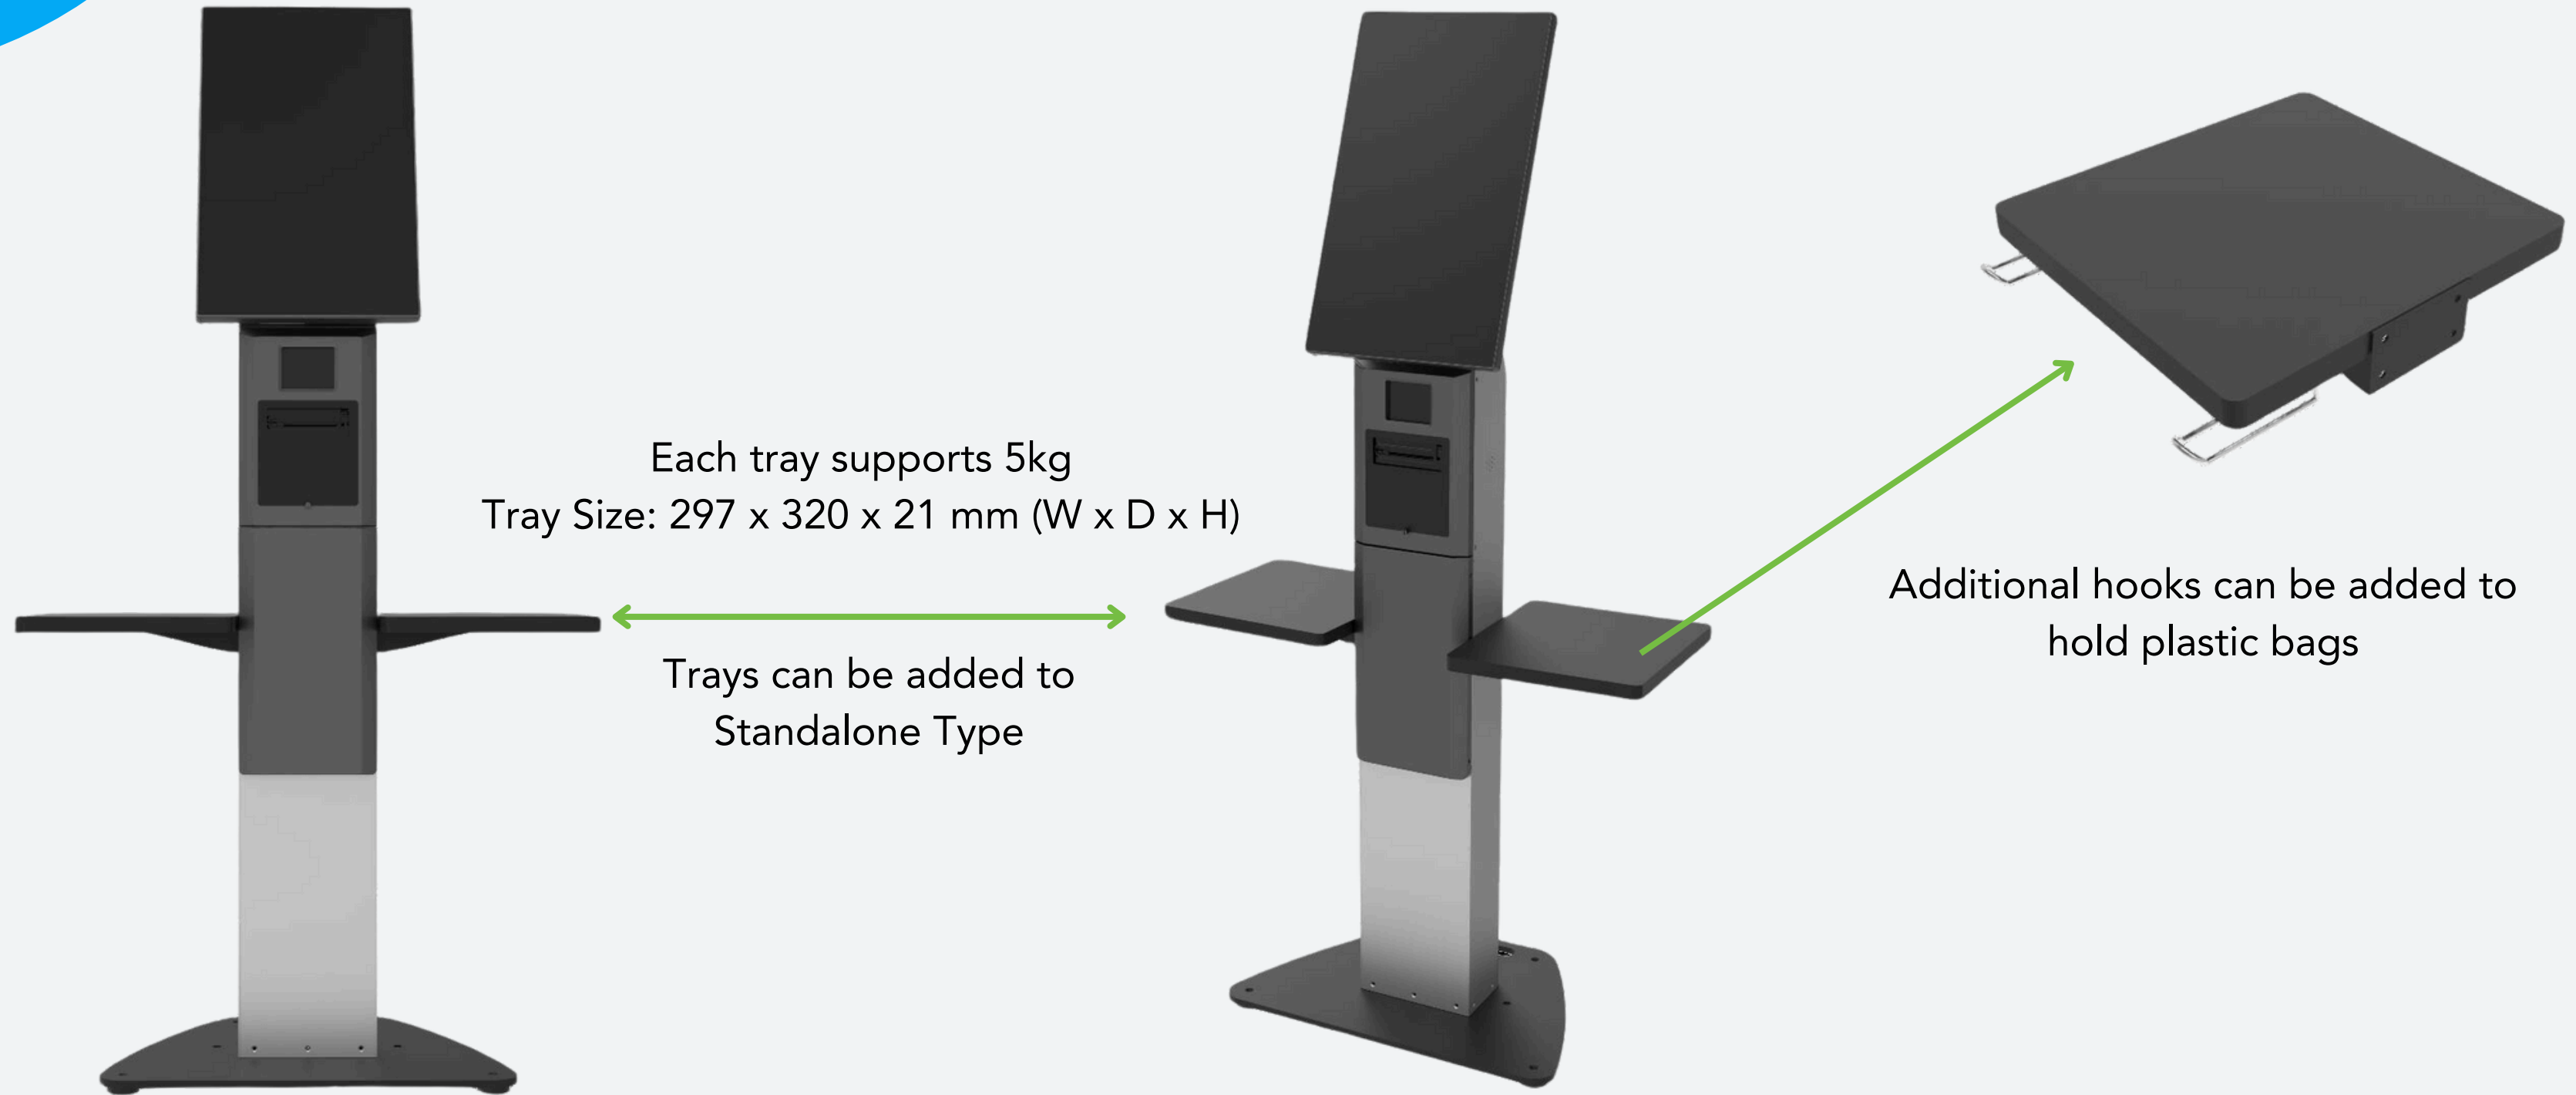

DESKTOP

WALL MOUNT

STANDALONE

FLEXIBLE SCREEN SIZE CHOICE

Two distinct screen sizes are available, each capable of being installed in either portrait or landscape mode, providing a versatile installation approach.

15.6" - 1920x1080

22" - 1920x1080

- Cabling for:
- 1. IO
 - 2. Speaker
 - 3. Scanner
 - 4. EMV

STANDALONE TYPE TRAYS

Available for all display sizes!

● ACCESSORY MOUNT (OPTIONAL)

Adding an accessory mount to the Xelf Kiosk has never been easier! Adding an accessory mount allows you to attach any accessories to your kiosk solution using Ergonomic Solutions Multi-Grip platform.