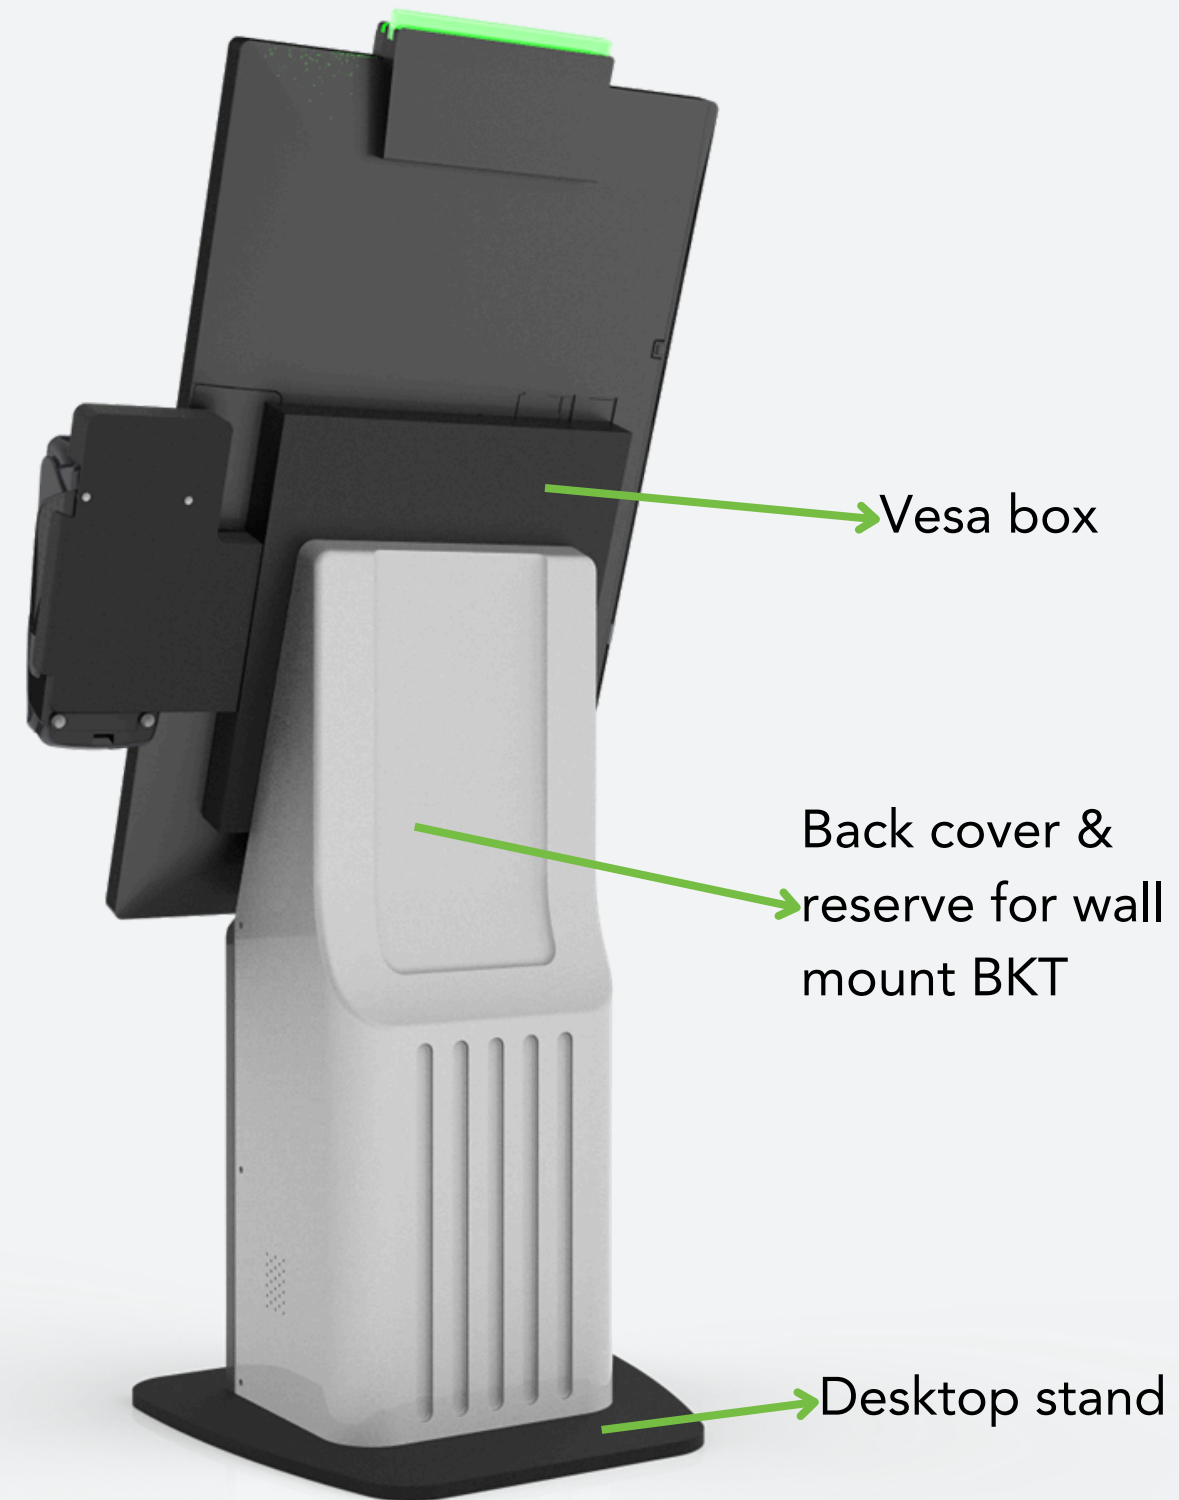

FEC

● ●
INTRODUCING
FEC KIOSK OFFERING

**Classic
Standalone**

**Elegant
Desktop**

**Simple
Wall-mount**

XELF KIOSK FAMILY

The compact All-in-one POS Solution from FEC offers instant transformation into a customer display with a simple flip of the screen, optimising both convenience and valuable space. With easy payment options via QR code or the built-in camera for scanning, it simplifies transactions. Ideal for small businesses, this solution ensures a quick setup to get your operations running smoothly, allowing you to efficiently organise and manage store queues, keeping your business in continuous flow. Plus, with the Smart Terminal, enjoy a fun and time-saving order-taking experience.

DESKTOP

WALL MOUNT

STANDALONE

FLEXIBLE SCREEN SIZE CHOICE

Two distinct screen sizes are available, each capable of being installed in either portrait or landscape mode, providing a versatile installation approach.

15.6" - 1920x1080

22" - 1920x1080

- Cabling for:
- 1. IO
 - 2. Speaker
 - 3. Scanner
 - 4. EMV

STANDALONE TYPE TRAYS

Available for all display sizes!

● ACCESSORY MOUNT (OPTIONAL)

Adding an accessory mount to the Xelf Kiosk has never been easier! Adding an accessory mount allows you to attach any accessories to your kiosk solution using Ergonomic Solutions Multi-Grip platform.