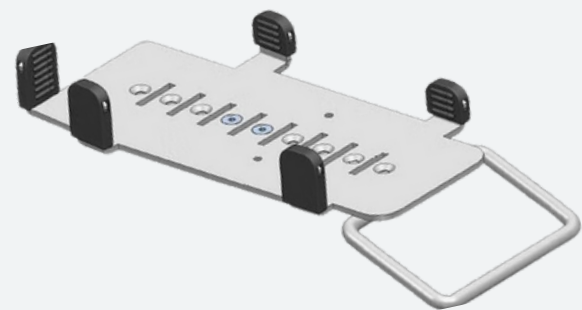

DESKTOP

WALL MOUNT

STANDALONE

FLEXIBLE SCREEN SIZE CHOICE

Two distinct screen sizes are available, each capable of being installed in either portrait or landscape mode, providing a versatile installation approach.

15.6" - 1920x1080

22" - 1920x1080

- Cabling for:
- 1. IO
 - 2. Speaker
 - 3. Scanner
 - 4. EMV

STANDALONE TYPE TRAYS

Available for all display sizes!

● ACCESSORY MOUNT (OPTIONAL)

Adding an accessory mount to the Xelf Kiosk has never been easier! Adding an accessory mount allows you to attach any accessories to your kiosk solution using Ergonomic Solutions Multi-Grip platform.

BRAND	SKU	DESCRIPTION	IMAGE
Ergonomic Solutions	MSSPELO00102	SPACEPOLE SCREEN ADD-ON BRKT VESA FOR 15IN SCN BLK	

Ingenico Move 5000

BRAND	SKU	DESCRIPTION
Ingenico	MSSPINGM5000MH02	SPACEPOLE MULTIGRIP W/HANDLE INGENICO MOVE 5000 BK
Ingenico	MSSPING3501MH02	SPACEPOLE MULTIGRIP W/HANDLE INGENICO IPP350 BLK
Ingenico	MSSPINGM5001MH02	SPACEPOLE MULTIGRIP W/HD INGENICO DOCK/MOVE 5000
Ingenico	MSSPING202MH02	SPACEPOLE MULTIGRIP HDL INGENICO IWL220/250/280 BK
Ingenico	MSSPING2201MH02	SPACEPOLE MULTIGRIP HANDLE INGENICO ICT220/250 BLK
Ingenico	MSSPING5000MH02	SPACEPOLE MULTIGRIP W/HANDLE INGENICO 5000 BLK
Ingenico	MSSPINGM2500MH02	SPACEPOLE MULTIGRIP W/HANDLE INGENICO MOVE 2500
Quest	MSSPQUEST720MH02	SPACEPOLE MULTIGRIP W/HANDLE QUEST QT720 BLK

Verifone VX820
with Handle

BRAND	SKU	DESCRIPTION
Tyro	MSSPBAN701MH02	SPACEPOLE MULTIGRIP W/HANDLE QUEST QT720 BLK
Tyro	MSSPBAN501MH02	SPACEPOLE MULTIGRIP W/HANDLE TYRO YOMANI BLK
Verifone	MSSPVER401MH02	SPACEPOLE MULTIGRIP W/HANDLE VERIFONE M400 BLK
Verifone	MSSPVER171MH02	SPACEPOLE MULTIGRIP W/HANDLE VERIFONE VX820 BLK
Verifone	MSSPVER690MH02	SPACEPOLE MULTIGRIP W/HANDLE VERIFONE VX690 BLK
Verifone	MSSPVER805MH02	SPACEPOLE MULTIGRIP W/HANDLE VERIFONE VX805 BLK
Verifone	MSSPVER400MH02	SPACEPOLE MULTIGRIP W/HANDLE VERIFONE P400 BLK
Verifone	MSSPVER071MH02	SPACEPOLE MULTIGRIP W/HANDLE VERIFONE VX520 BLK