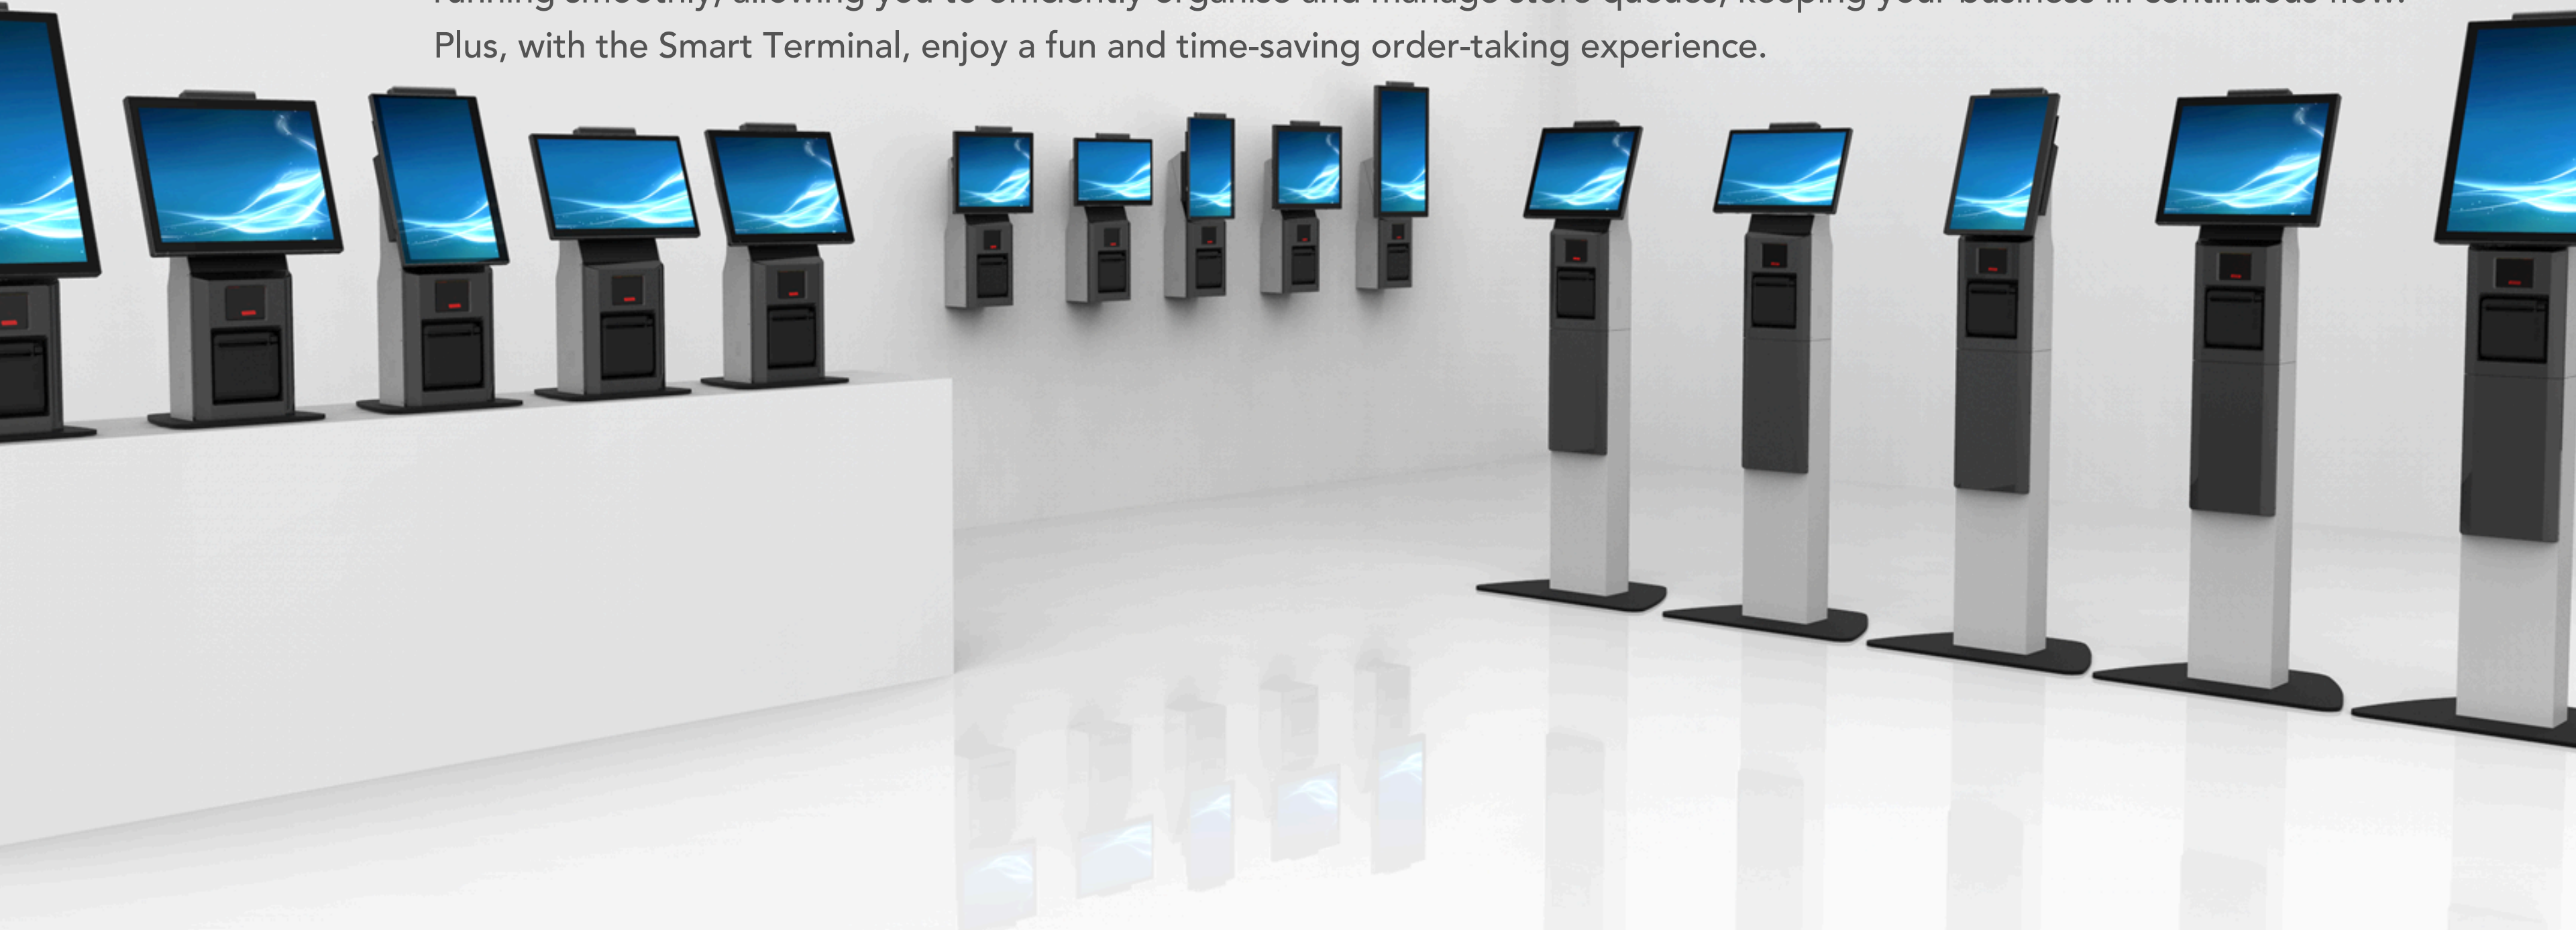

FEC

● ●
INTRODUCING
FEC KIOSK OFFERING

**Classic
Standalone**

**Elegant
Desktop**

**Simple
Wall-mount**

XELF KIOSK FAMILY

The compact All-in-one POS Solution from FEC offers instant transformation into a customer display with a simple flip of the screen, optimising both convenience and valuable space. With easy payment options via QR code or the built-in camera for scanning, it simplifies transactions. Ideal for small businesses, this solution ensures a quick setup to get your operations running smoothly, allowing you to efficiently organise and manage store queues, keeping your business in continuous flow. Plus, with the Smart Terminal, enjoy a fun and time-saving order-taking experience.

DESKTOP

WALL MOUNT

STANDALONE

FLEXIBLE SCREEN SIZE CHOICE

Two distinct screen sizes are available, each capable of being installed in either portrait or landscape mode, providing a versatile installation approach.

15.6" - 1920x1080

22" - 1920x1080

- Cabling for:
- 1. IO
 - 2. Speaker
 - 3. Scanner
 - 4. EMV

STANDALONE TYPE TRAYS

Available for all display sizes!

● ACCESSORY MOUNT (OPTIONAL)

Adding an accessory mount to the Xelf Kiosk has never been easier! Adding an accessory mount allows you to attach any accessories to your kiosk solution using Ergonomic Solutions Multi-Grip platform.