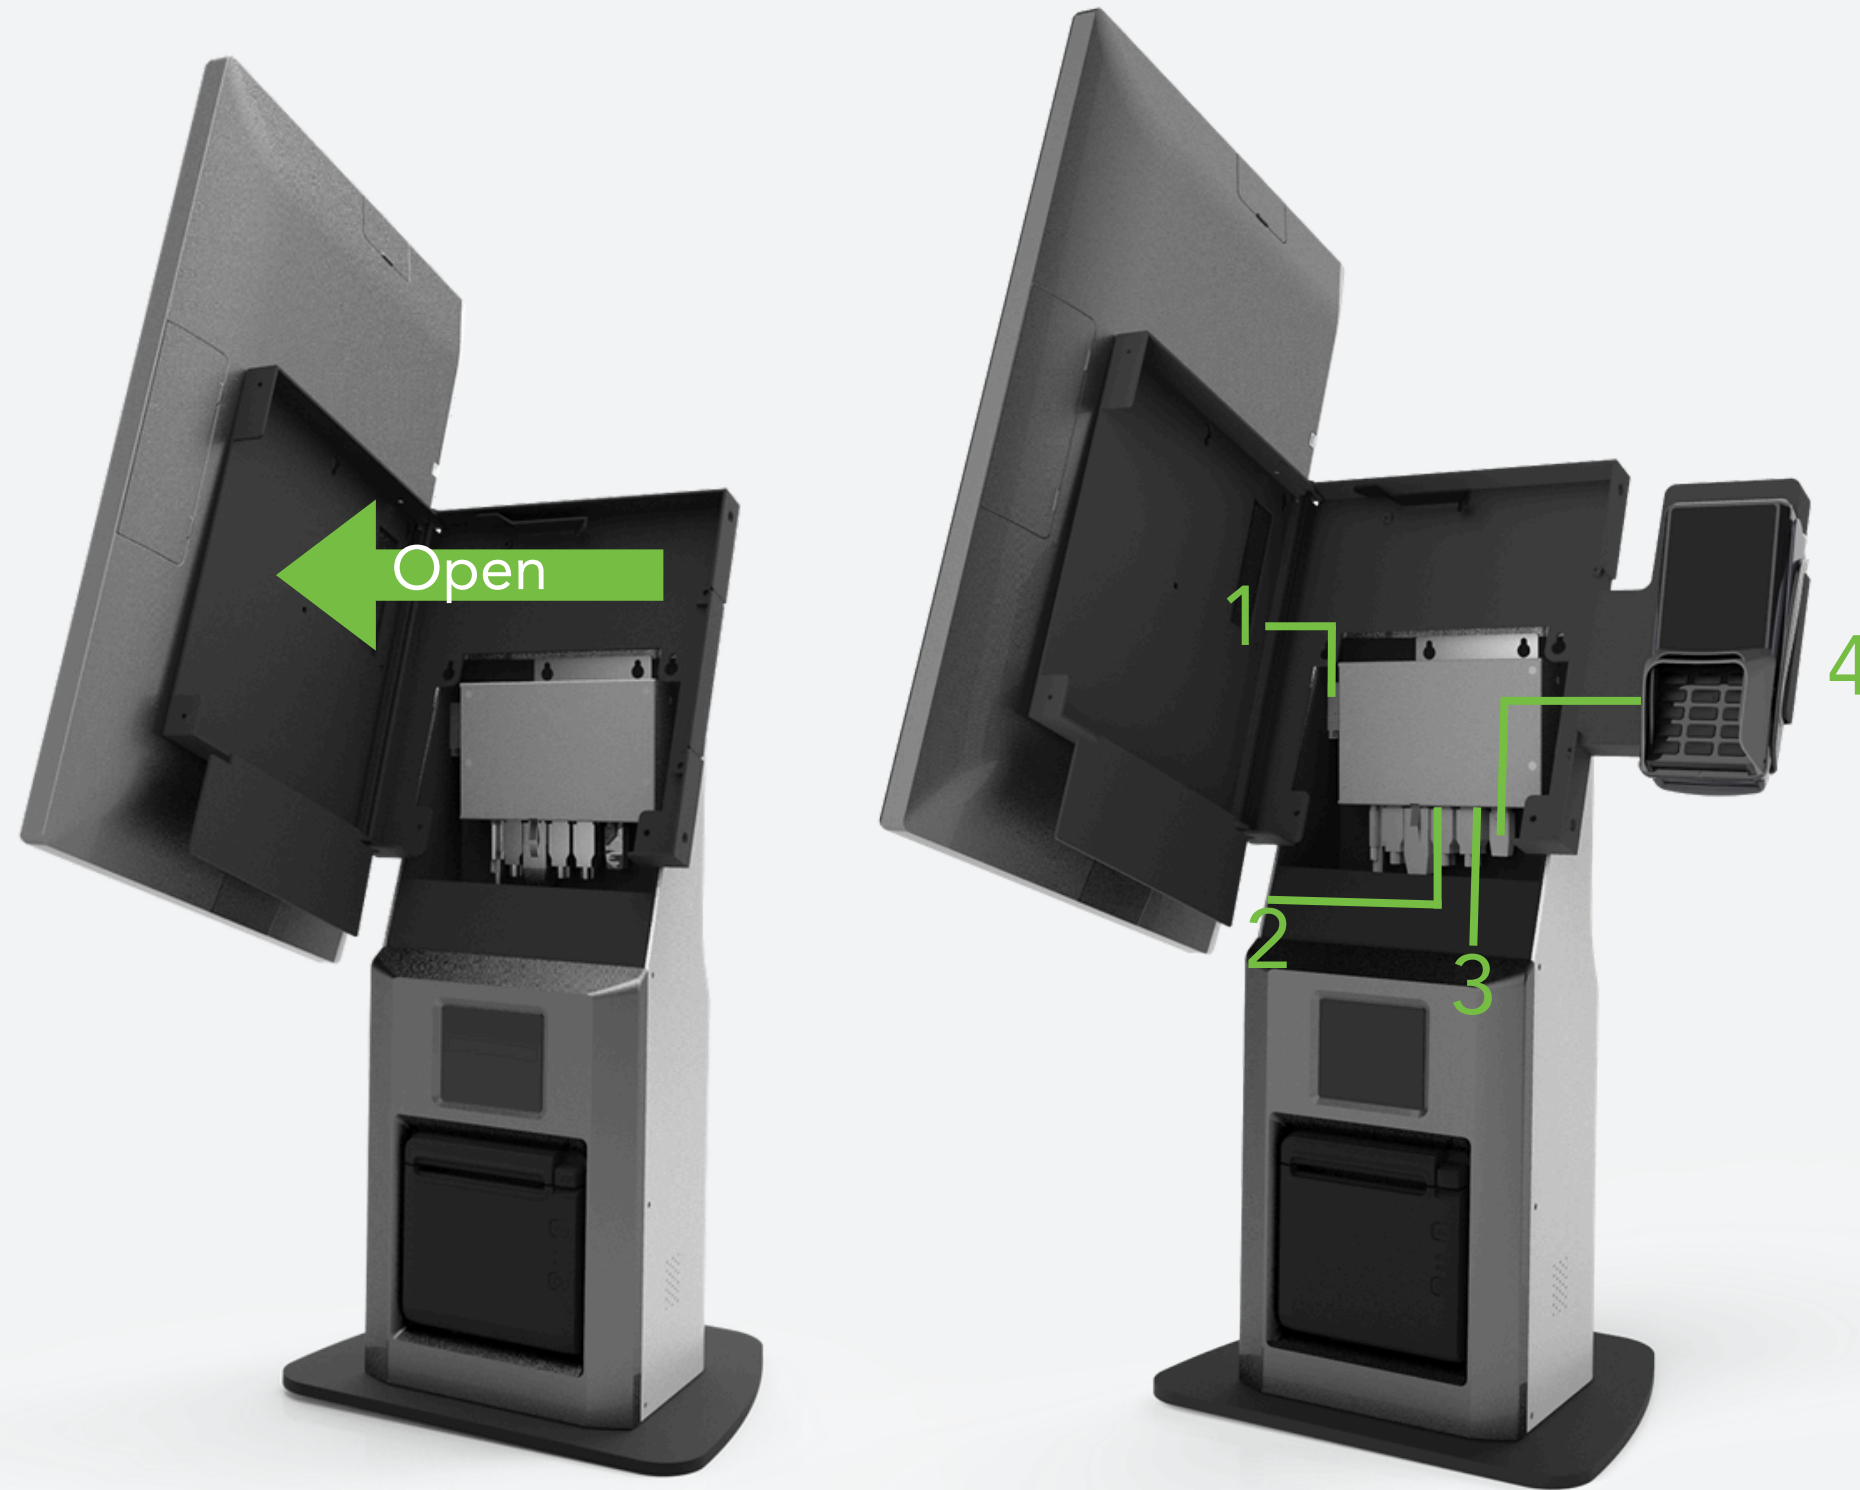

FEC

● ●
INTRODUCING
FEC KIOSK OFFERING

**Classic
Standalone**

**Elegant
Desktop**

**Simple
Wall-mount**

XELF KIOSK FAMILY

The compact All-in-one POS Solution from FEC offers instant transformation into a customer display with a simple flip of the screen, optimising both convenience and valuable space. With easy payment options via QR code or the built-in camera for scanning, it simplifies transactions. Ideal for small businesses, this solution ensures a quick setup to get your operations running smoothly, allowing you to efficiently organise and manage store queues, keeping your business in continuous flow. Plus, with the Smart Terminal, enjoy a fun and time-saving order-taking experience.

DESKTOP

WALL MOUNT

STANDALONE

FLEXIBLE SCREEN SIZE CHOICE

Two distinct screen sizes are available, each capable of being installed in either portrait or landscape mode, providing a versatile installation approach.

15.6" - 1920x1080

22" - 1920x1080

- Cabling for:
- 1. IO
 - 2. Speaker
 - 3. Scanner
 - 4. EMV

STANDALONE TYPE TRAYS

Available for all display sizes!

● ACCESSORY MOUNT (OPTIONAL)

Adding an accessory mount to the Xelf Kiosk has never been easier! Adding an accessory mount allows you to attach any accessories to your kiosk solution using Ergonomic Solutions Multi-Grip platform.