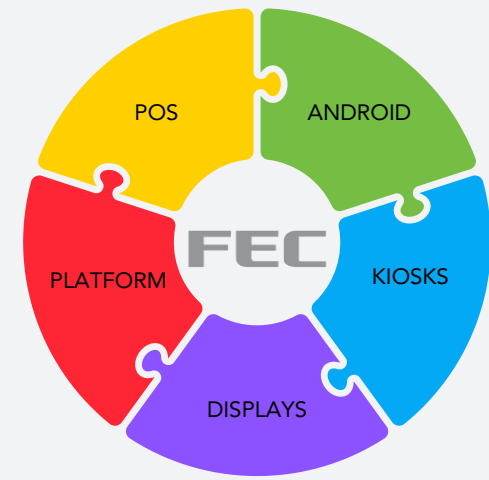

FEC

● ●
INTRODUCING
FEC KIOSK OFFERING

**Classic
Standalone**

**Elegant
Desktop**

**Simple
Wall-mount**

XELF KIOSK FAMILY

The compact All-in-one POS Solution from FEC offers instant transformation into a customer display with a simple flip of the screen, optimising both convenience and valuable space. With easy payment options via QR code or the built-in camera for scanning, it simplifies transactions. Ideal for small businesses, this solution ensures a quick setup to get your operations running smoothly, allowing you to efficiently organise and manage store queues, keeping your business in continuous flow. Plus, with the Smart Terminal, enjoy a fun and time-saving order-taking experience.

15.6" XPPC Models

	PP-9135W	PP-9735W	PP-9745W
Processor	Rock chip RK3568	Intel Elkhart Lake J6412	Intel Alder Lake i3 / i5
Memory	4GB	4 / 8 / 16GB	4 / 8 / 16GB
Storage	64GB	128 / 256 / 512GB	128 / 256 / 512GB
Speaker	2* 5W		
Construction	Aluminum Die-casting + Plastic + Glass		
Touch LCD Display Size / Resolution / Brightness	15.6" TFT-LCD / 1920 * 1080 / 300 nits (LED)		

DESKTOP

WALL MOUNT

STANDALONE

FLEXIBLE SCREEN SIZE CHOICE

Two distinct screen sizes are available, each capable of being installed in either portrait or landscape mode, providing a versatile installation approach.

15.6" - 1920x1080

22" - 1920x1080

- Cabling for:
- 1. IO
 - 2. Speaker
 - 3. Scanner
 - 4. EMV

STANDALONE TYPE TRAYS

Available for all display sizes!

● ACCESSORY MOUNT (OPTIONAL)

Adding an accessory mount to the Xelf Kiosk has never been easier! Adding an accessory mount allows you to attach any accessories to your kiosk solution using Ergonomic Solutions Multi-Grip platform.